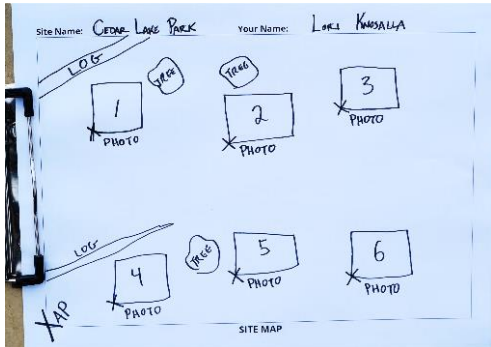

SUPPLIES for COVER IT UP DATA COLLECTION IN AUGUST

Supply checklist: Below is a list of materials to gather for outdoor activities. If you are missing materials, please contact Abbie (coveritup@umn.edu) for replacements.

- ___ Your hand-drawn sitemap
- ___ Camera phone
- ___ OPTIONAL: light-colored twine
(~25 feet is enough, you can do one square at a time)
- ___ Pink and blue laminated cards
- ___ Ruler (with inches)
- ___ Fisheye lens
- ___ Clipboard
- ___ Pencil
- ___ COMING IN JULY: Field Packet