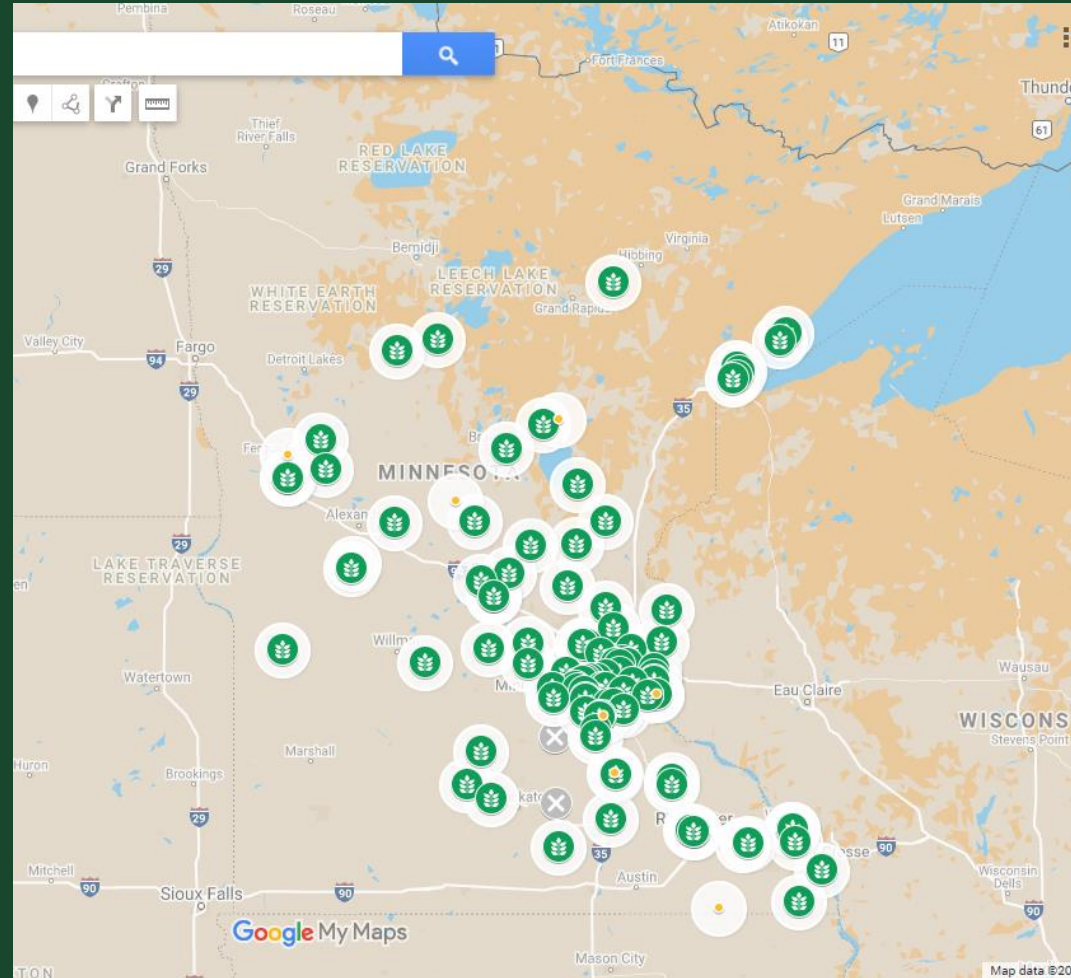

Frontier Folk