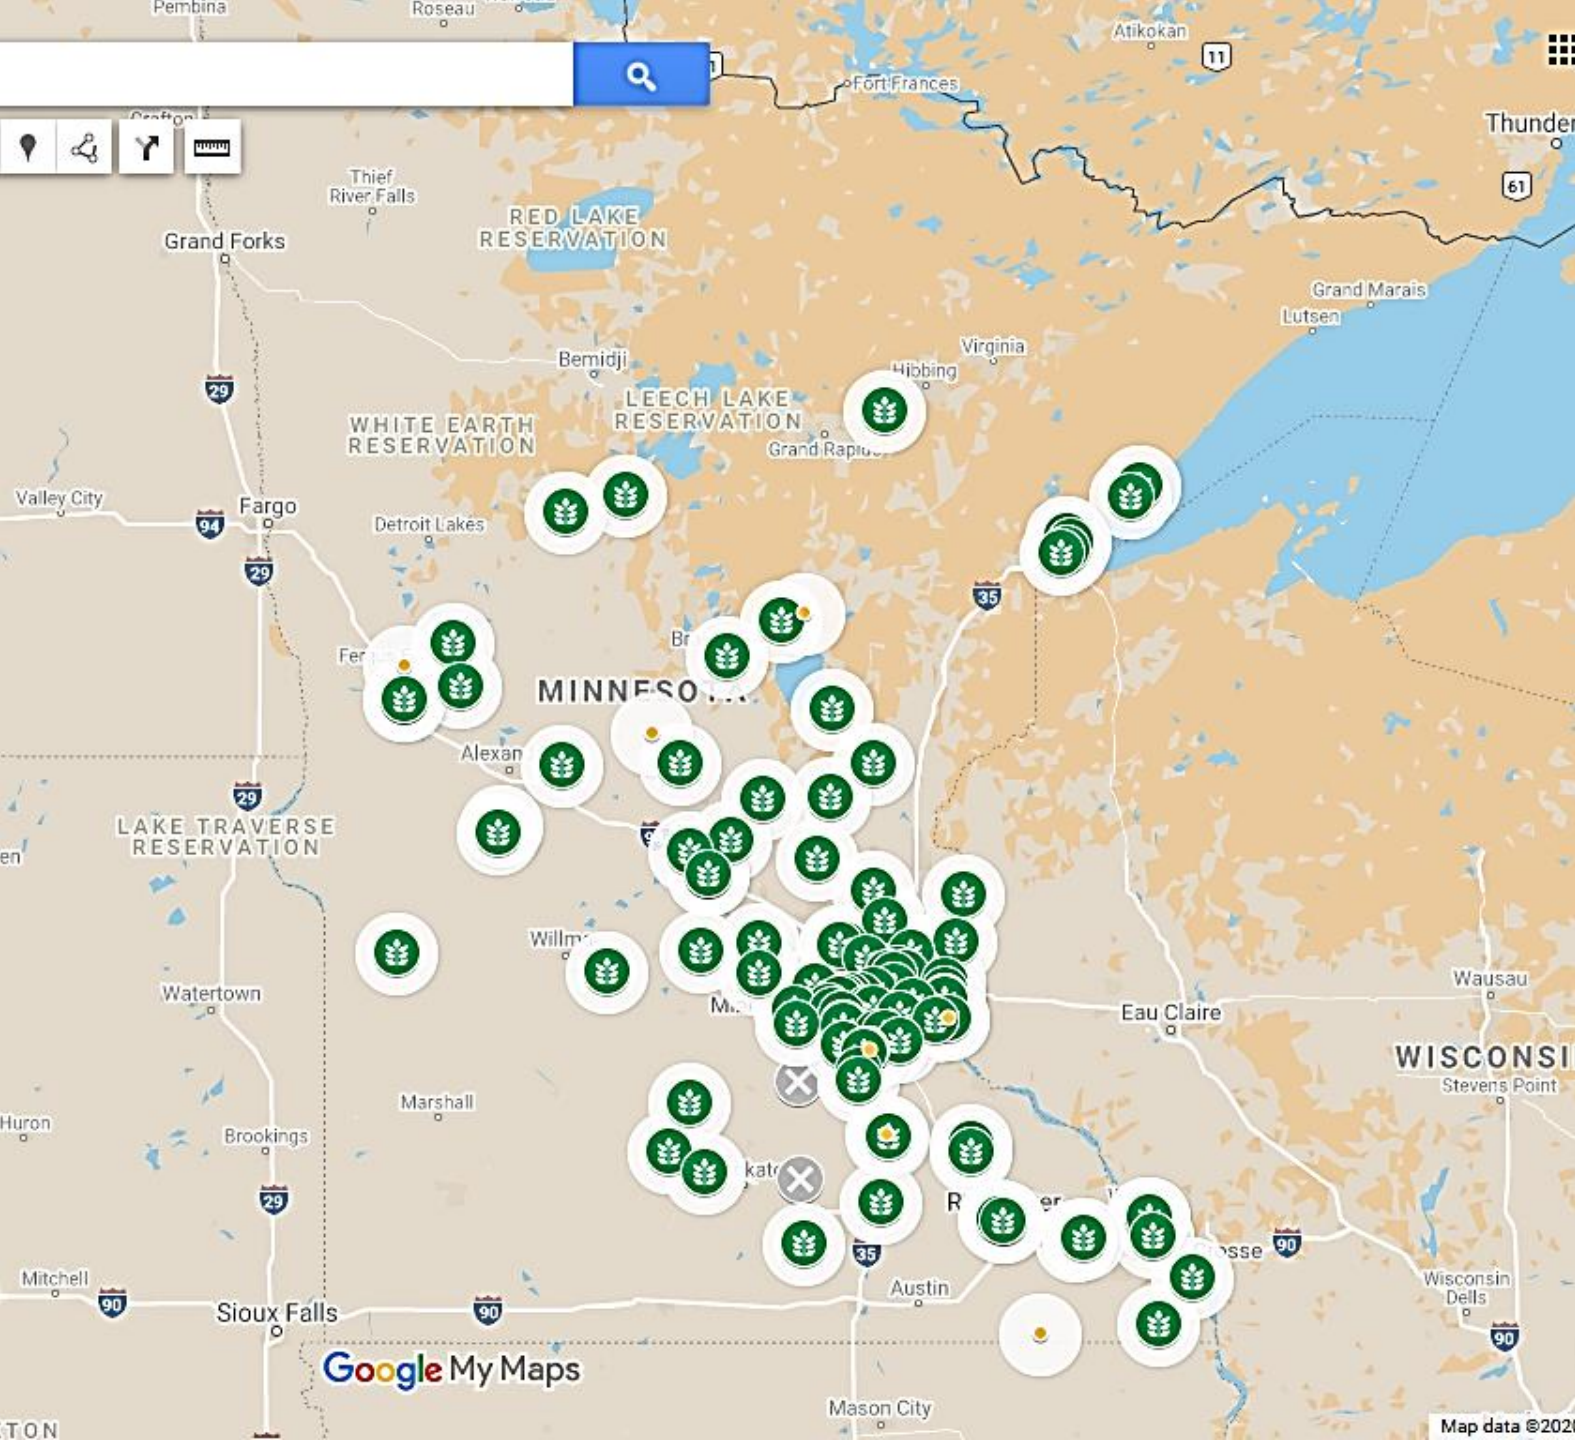

# Cover It Up Gratitude Party

FUNDING PROVIDED BY THE MINNESOTA INVASIVE TERRESTRIAL PLANTS & PESTS CENTER (MITPPC) THROUGH THE MINNESOTA ENVIRONMENT AND NATURAL RESOURCES TRUST FUND.

Minnesota Invasive Terrestrial  
Plants & Pests Center

# Cover It Up Citizen Science

We are using plants to control buckthorn

100+ sites

100+ sites  
144 people

100+ sites  
144 people  
4,070 flags

Photo by Milo

at Unicorn Ridge  
near Northfield

100+ sites

# The Intrepids

Carol & DeAnn  
at Angel's Acres near Little Falls

also . . .  
*all of y'all!*